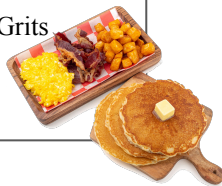

Breakfast

Platters

Good Morning Platter

With Bacon or Sausage, 2 Eggs, Home Fries or Hash Browns or Grits & Toast

Starting at **\$7.89**

Country Style Waffle Platter

2 Eggs, Home Fries or Hash Browns or Grits

Starting at **\$9.99**

Country Style Pancake Platter

2 Eggs, Home Fries or Hash Browns or Grits

Starting at **\$10.99**

Country Style French Toast Platter

2 Eggs, Home Fries or Hash Browns or Grits

Starting at **\$10.99**

Lumberjack Platter

Choice of 2: 1 Waffle, 2 French Toast, 2 Pancakes served with 1 Sausage, 2 Bacon, with 2 Eggs, Home Fries or Hash Browns or Grits

Starting at **\$13.99**

Fish Platter

Choice 2 Pieces of Whiting or Tilapia, 2 Eggs, Home Fries or Hash Browns or Grits

Waffles/Pancakes/French

Toast

10 Waffles	\$29.99
25 Waffles	\$74.99
30 Pancakes	\$39.99
60 Pancakes	\$79.99
60 French Toast	\$39.99
120 French Toast	\$79.99

Catering

Sides

Breakfast

	Sm Pan	Lg Pan
French Fries	\$19.99	\$39.99
Cole Slaw	\$19.99	\$39.99
Waffle Fries	\$19.99	\$39.99
Onion Rings	\$29.99	\$49.99
Garden Salad	\$29.99	\$49.99
Potato Salad	\$29.99	\$65.99
Creamed Spinach	\$32.99	\$79.99
Seafood Salad	\$32.99	\$79.99
Mac & Cheese	\$32.99	N/A
Collard Greens	\$39.99	\$85.99