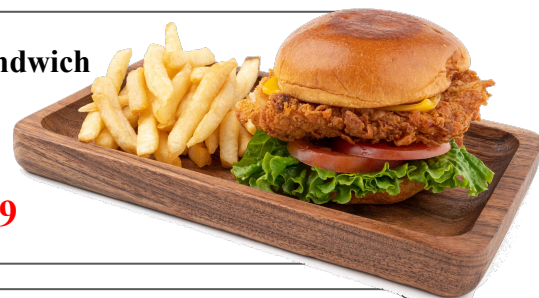

Make It A Combo $3.99

Make it A Deluxe $0.50

Crispy Chicken Sandwich

Starting at **$6.09**