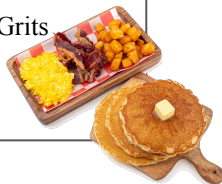

### Country Style Waffle Platter

2 Eggs, Home Fries or Hash Browns or Grits

Starting at **\$10.69**

### Lumberjack Platter

Choice of 2: 1 Waffle, 2 French Toast, 2 Pancakes served with 1 Sausage, 2 Bacon, with 2 Eggs, Home Fries or Hash Browns or Grits

Starting at **\$14.99**

### Country Style Pancake Platter

2 Eggs, Home Fries or Hash Browns or Grits

Starting at **\$11.79**

### Fish Platter

Choice 2 Pieces of Whiting or Tilapia, 2 Eggs, Home Fries or Hash Browns or Grits

Starting at **\$11.59**

1 Waffle	\$5.99
3 Pancakes	\$6.99
6 French Toast	\$6.99
2 Eggs	\$3.49
Home Fries	\$3.49
Hash Browns	\$3.49
Grits	\$3.49
Toast	\$1.69
1 Pancake	\$2.89
2 French Toast	\$2.89
Extra Egg	\$1.69
2 Strips of Bacon	\$3.79
1 Sausage	\$3.79