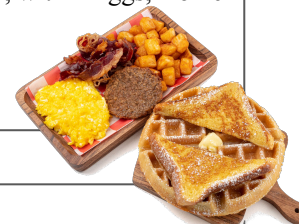

### Country Style French Toast Platter

2 Eggs, Home Fries or Hash Browns or Grits

Starting at **\$11.79**

### Country Style Waffle Platter

2 Eggs, Home Fries or Hash Browns or Grits

Starting at **\$10.69**

### Lumberjack Platter

Choice of 2: 1 Waffle, 2 French Toast, 2 Pancakes served with 1 Sausage, 2 Bacon, with 2 Eggs, Home Fries or Hash Browns or Grits

Starting at **\$14.99**