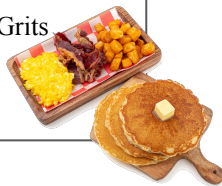

Breakfast

Platters

Good Morning Platter

With Bacon or Sausage, 2 Eggs, Home Fries or Hash Browns or Grits & Toast

Starting at **\$9.49**

Country Style Waffle Platter

2 Eggs, Home Fries or Hash Browns or Grits

Starting at **\$11.69**

Country Style Pancake Platter

2 Eggs, Home Fries or Hash Browns or Grits

Starting at **\$12.89**

Country Style French Toast Platter

2 Eggs, Home Fries or Hash Browns or Grits

Starting at **\$12.89**

Lumberjack Platter

Choice of 2: 1 Waffle, 2 French Toast, 2 Pancakes served with 1 Sausage, 2 Bacon, with 2 Eggs, Home Fries or Hash Browns or Grits

Starting at **\$16.09**

Fish Platter

Choice 2 Pieces of Whiting or Tilapia, 2 Eggs, Home Fries or Hash Browns or Grits

Waffles/Pancakes/French

Top

10 Waffles	\$31.49
25 Waffles	\$78.79
30 Pancakes	\$41.99
60 Pancakes	\$83.99
60 French Toast	\$41.99
120 French Toast	\$83.99

Catering

Sides

Breakfast

	Sm Pan	Lg Pan
French Fries	\$20.99	\$41.99
Cole Slaw	\$20.99	\$41.99
Waffle Fries	\$20.99	\$41.99
Onion Rings	\$31.49	\$52.49
Garden Salad	\$31.49	\$52.49
Potato Salad	\$31.49	\$69.29
Creamed Spinach	\$34.69	\$83.99
Seafood Salad	\$34.69	\$83.99
Mac & Cheese	\$34.69	N/A
Collard Greens	\$41.99	\$90.29